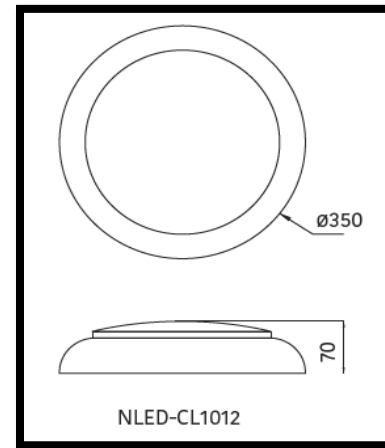

### Specification

- Model No: NLED-CL1514
- Description: LED FLUSH MOUNT LIGHT 14"
- Power: 15 W
- Voltage: DC15-44V
- Lumen: 1200lms
- CCT: 4000K Natural White
- CRI: Ra>80
- PF Rating: 0.9>PF
- Dimmable: No
- Style: Modern
- LED Type: SMD2835
- Certificate: cUL
- Luminous Efficacy: 80lm/W
- Warranty: 3 years
- Beam Angle: /
- Material: Plastic
- Life Span: 20 years

### Information

Model No.	Description	Power	Voltage	Driver	CCT	Lumen	Certificate
NLED-CL1514	LED FLUSH MOUNT LIGHT 14"	15 W	100-240V	Included	4000K	1200lms	cUL

**Notes**

1. LED flush mount light offers No flicker of light, no glare. It offers even distribution
2. Elegant design and all components are made from aluminum PCB that contributes for light weight and high quality
3. Generate low heat made from Aluminum that has better heat dissipation function.
4. Used for indoor lighting such as school, offices, hotels etc.

**Dimensions**

Product Dimension	L X W X H
NLED-CL1514	14.18" x 12" x 3.90"

Outer Carton Size	L X W X H
NLED-CL1514	16.24" x 14.3 x 5.52"
Net Weight (lbs)	1.4 lbs
Net Weight (lbs)	1.6 lbs

**FLUSH MOUNT LIGHT 14"**